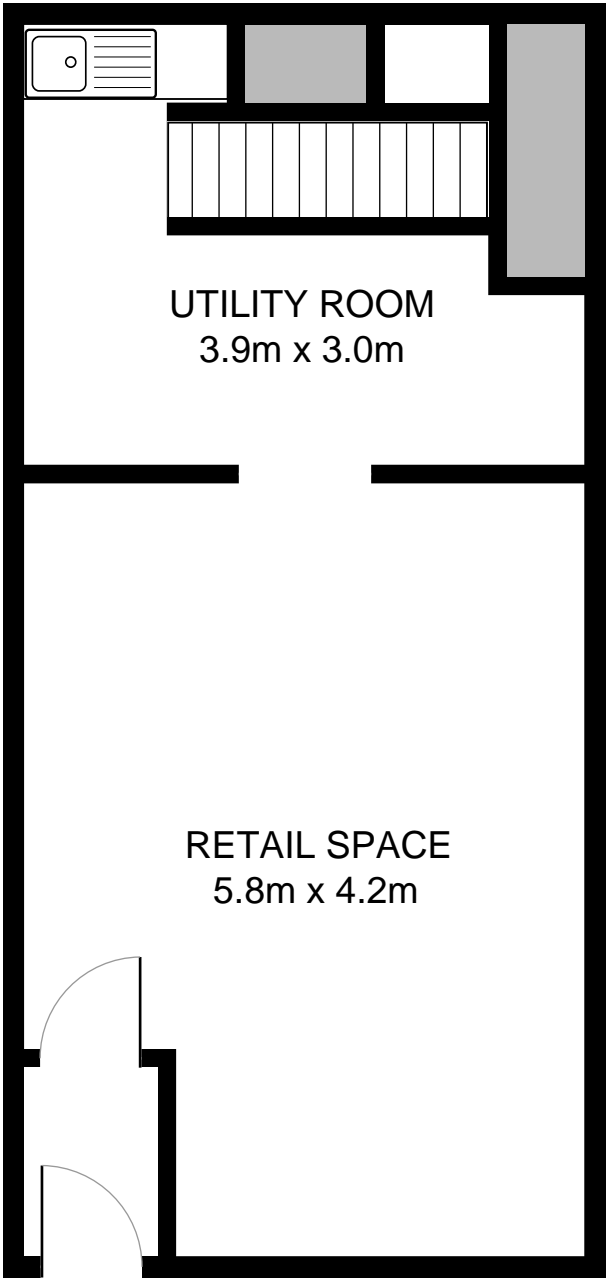

**GROUND FLOOR RETAIL SPACE**  
(approx 69.6 sq meters, 749.1 sq ft)

**FOR ILLUSTRATION PURPOSES ONLY**  
**NOT TO SCALE**